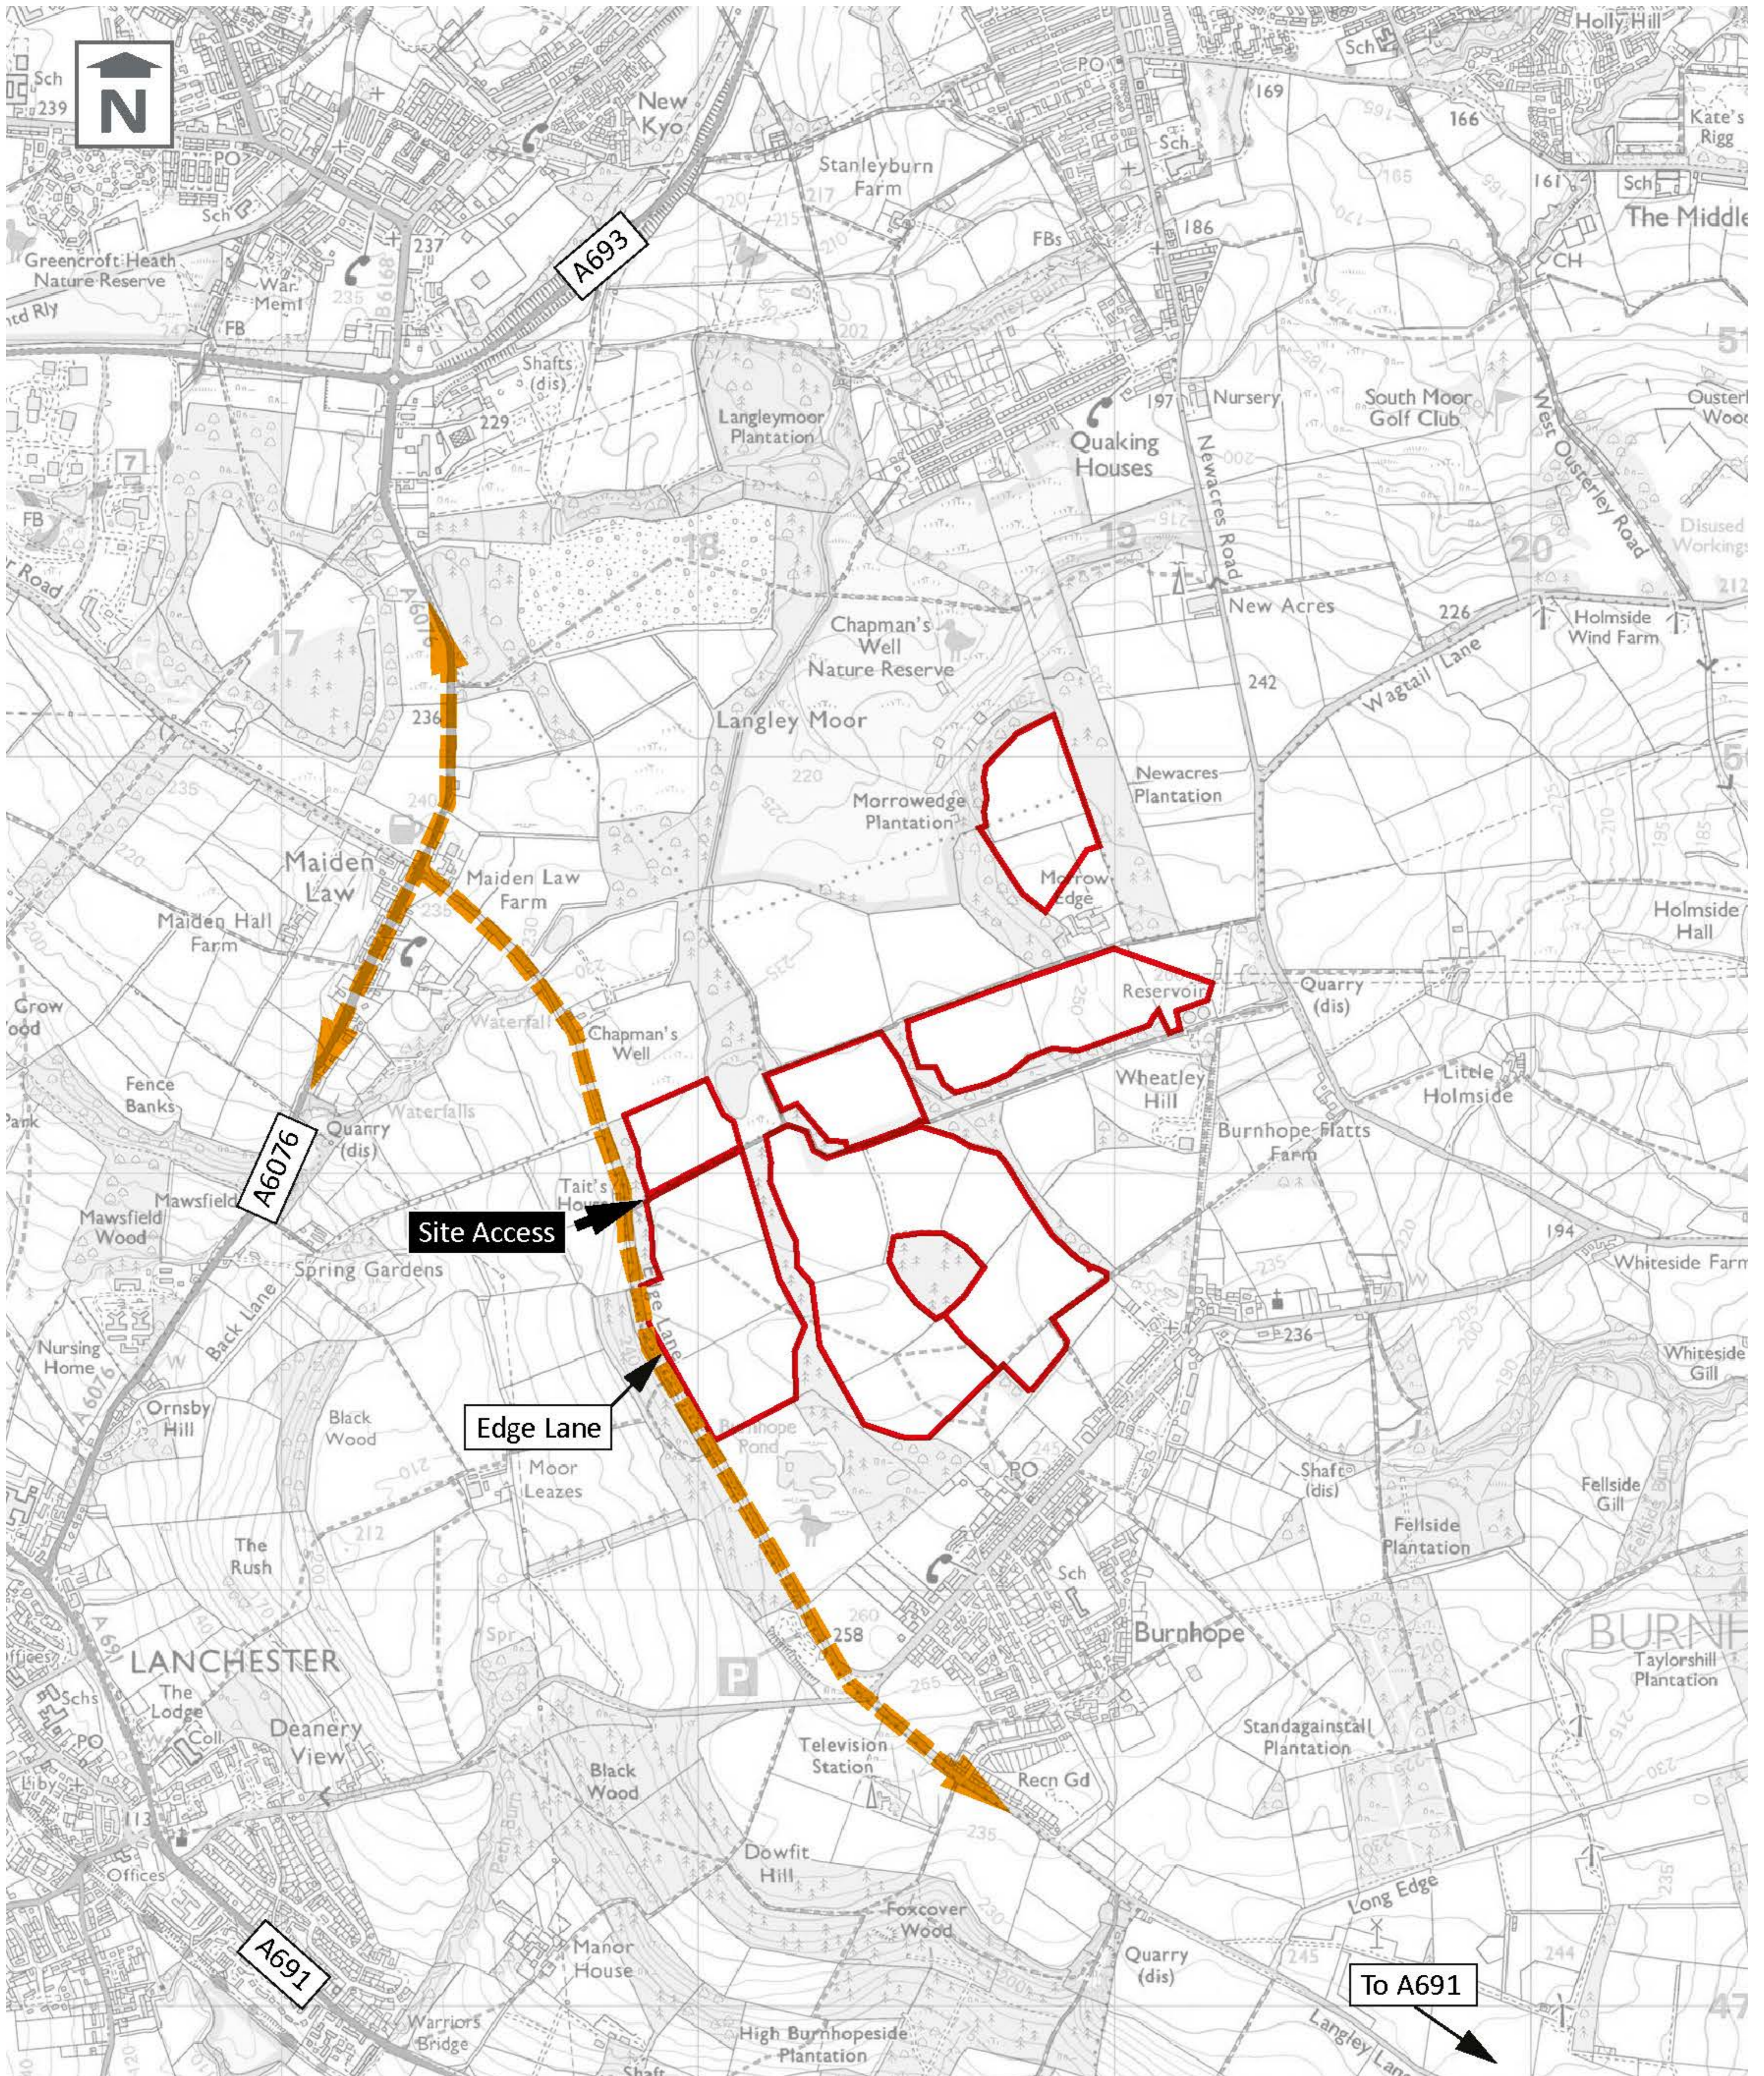

Construction route

Contains OS data © Crown copyright and database rights OS Licence No. 0100031673. PFA OS Paper Map Copying Licence No. 10000054

-  Site Boundary (indicative only)
-  HGV Route

0 500m