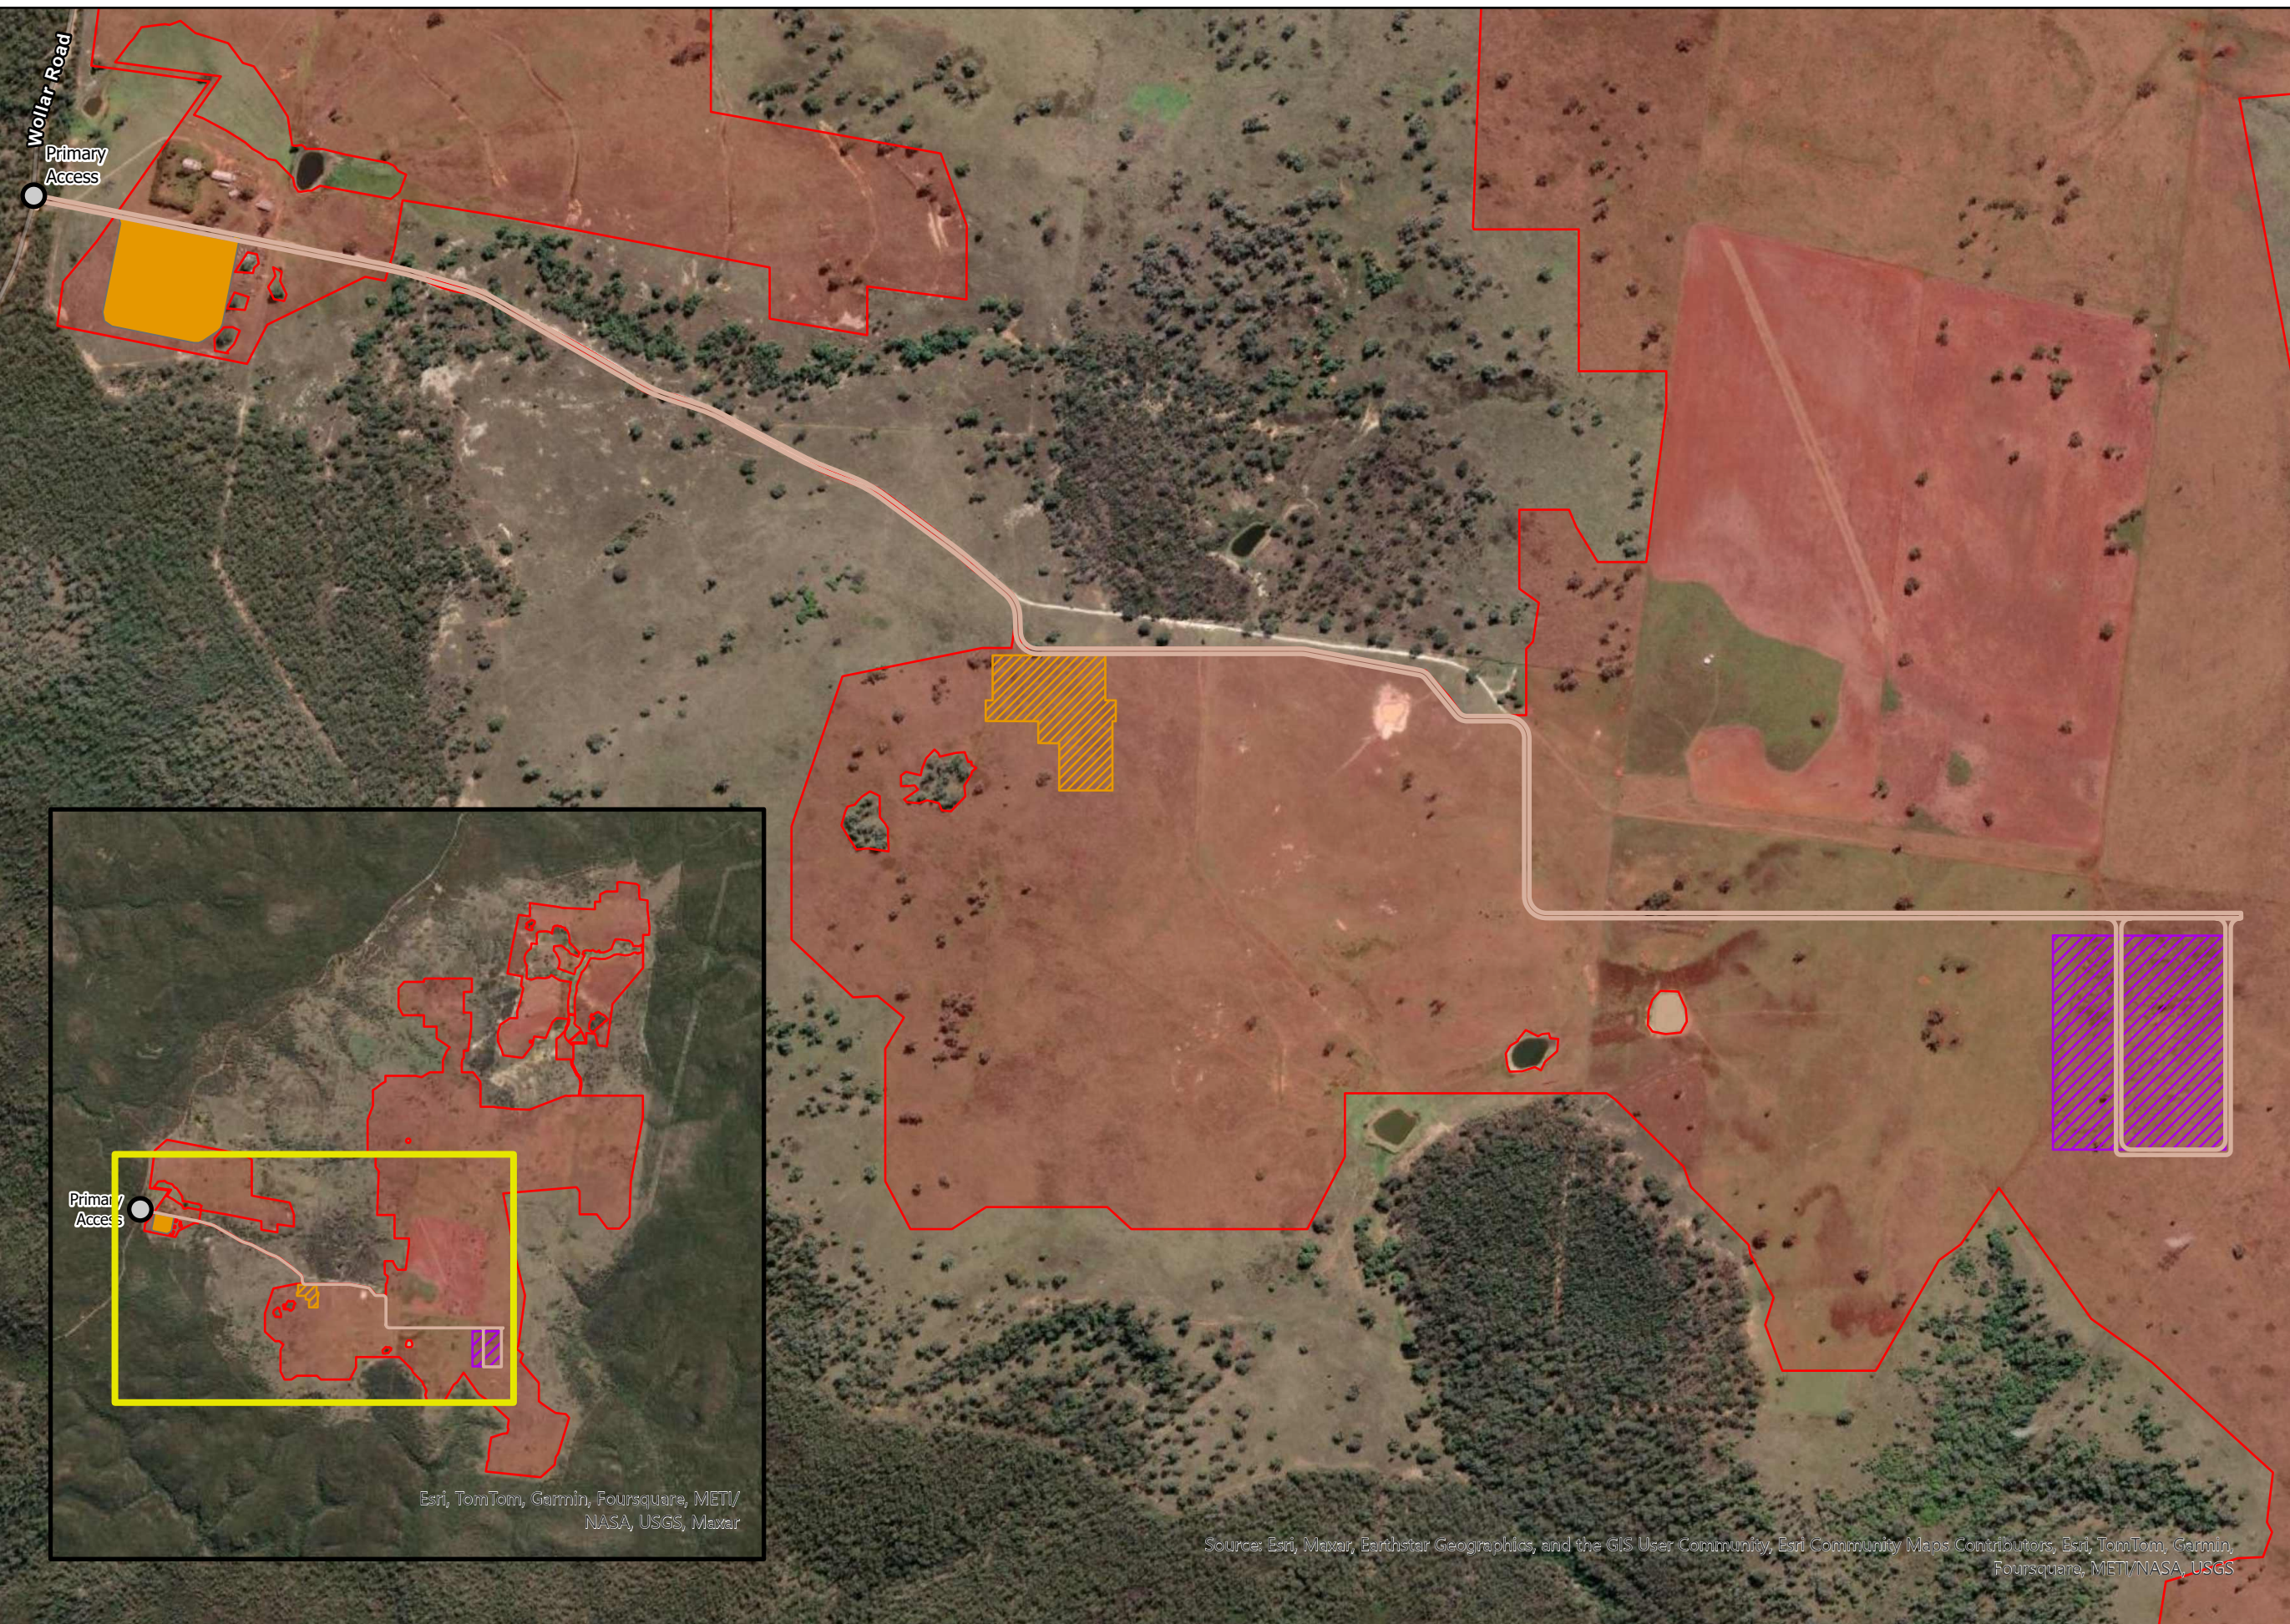

Goulburn River Solar Farm

Goulburn River Solar Farm
NSW, Australia
Date: March 14, 2025

Legend

-  Site entrance
-  Main Haul Road
-  Accommodation camp, security, water tanks and site workshop
-  Compound Area
-  Switchyard pad
-  Development Footprint

Esri, TomTom, Garmin, Foursquare, METI/
NASA, USGS, Maxar

Source: Esri, Maxar, Earthstar Geographics, and the GIS User Community, Esri Community Maps Contributors, Esri, TomTom, Garmin, Foursquare, METI/NASA, USGS