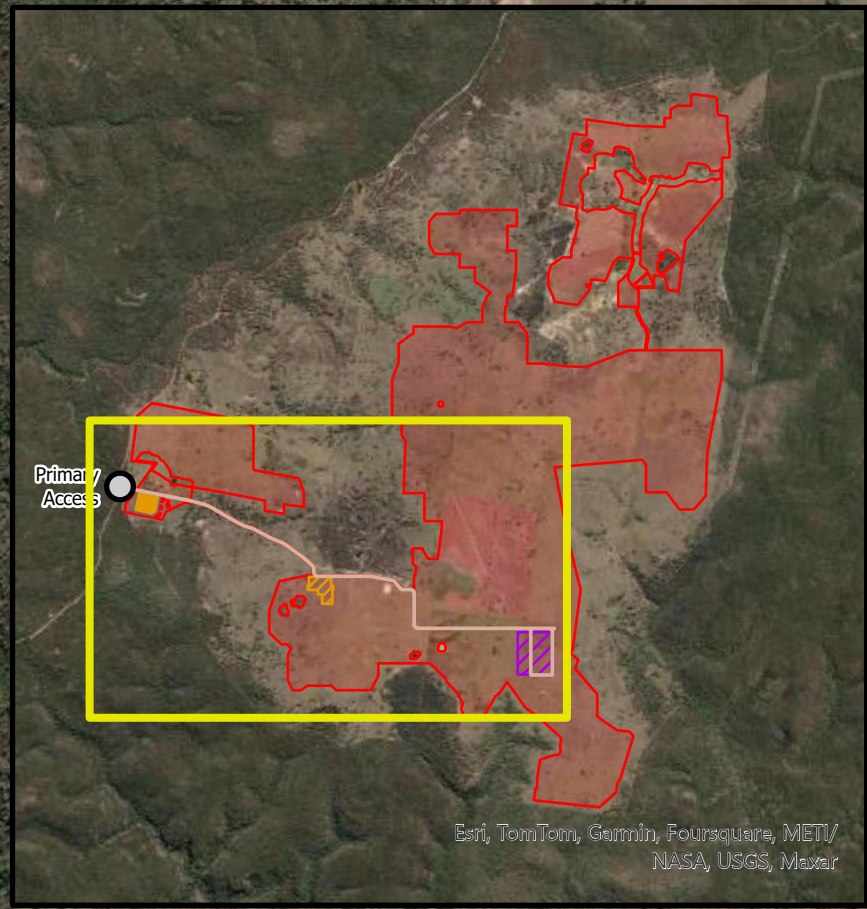

Goulburn River Solar Farm

Goulburn River Solar Farm
NSW, Australia
Date: March 14, 2025

Legend

-  Site entrance
-  Main Haul Road
-  Accommodation camp, security, water tanks and site workshop
-  Compound Area
-  Switchyard pad
-  Development Footprint

Esri, TomTom, Garmin, Foursquare, METI/
NASA, USGS, Maxar

Source: Esri, Maxar, Earthstar Geographics, and the GIS User Community, Esri Community Maps Contributors, Esri, TomTom, Garmin, Foursquare, METI/NASA, USGS